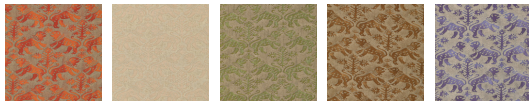

RICHELIEU

5529 bittersweet & silvery gold
17th Century French Design named for the Cardinal at the court
of Louis XIII.

WIDTH LESS BORDER 53 IN OR 135 CM
REPEAT 3 3/4 IN OR 9 1/2 CM

AVAILABLE COLORS:

5413 5416 5463 5464 5465 5480